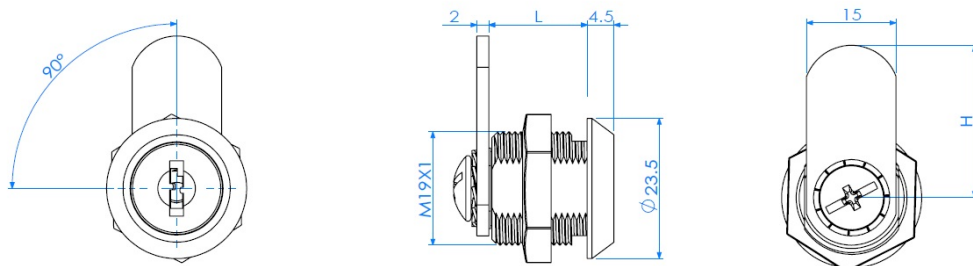

PRODUCT SHEET

Description:

Cam Lock M1916, 90DG, Str. Cam No. A01, CPL, CK SISO, #J11

Item number:

14.04.467-0

Units	Box	Carton	HS Code	Barcode
Pcs.	12	240	8301300000	
				5704866041645

L1=16mm
L2=20mm
L3=25mm
L4=30mm